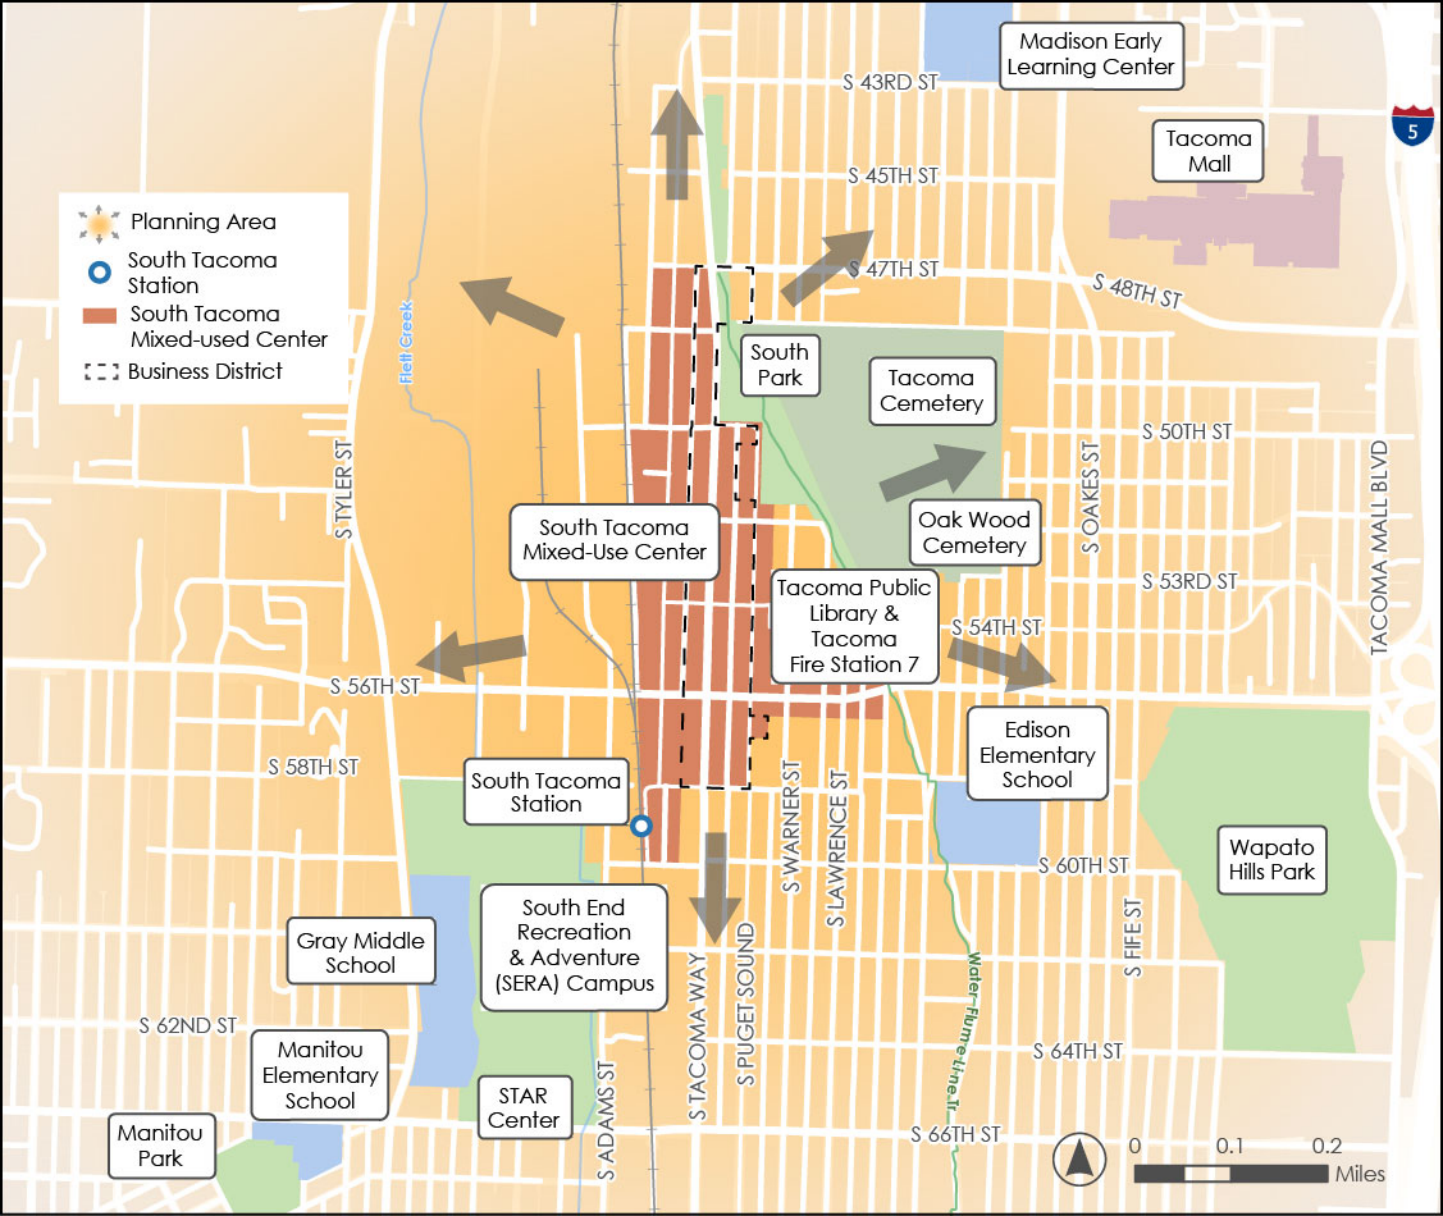

-  Planning Area
-  South Tacoma Station
-  South Tacoma Mixed-used Center
-  Business District

Madison Early Learning Center

Tacoma Mall

South Park

Tacoma Cemetery

South Tacoma Mixed-Use Center

Oak Wood Cemetery

Tacoma Public Library & Tacoma Fire Station 7

South Tacoma Station

Edison Elementary School

Wapato Hills Park

Gray Middle School

South End Recreation & Adventure (SERA) Campus

Manitou Elementary School

STAR Center

Manitou Park